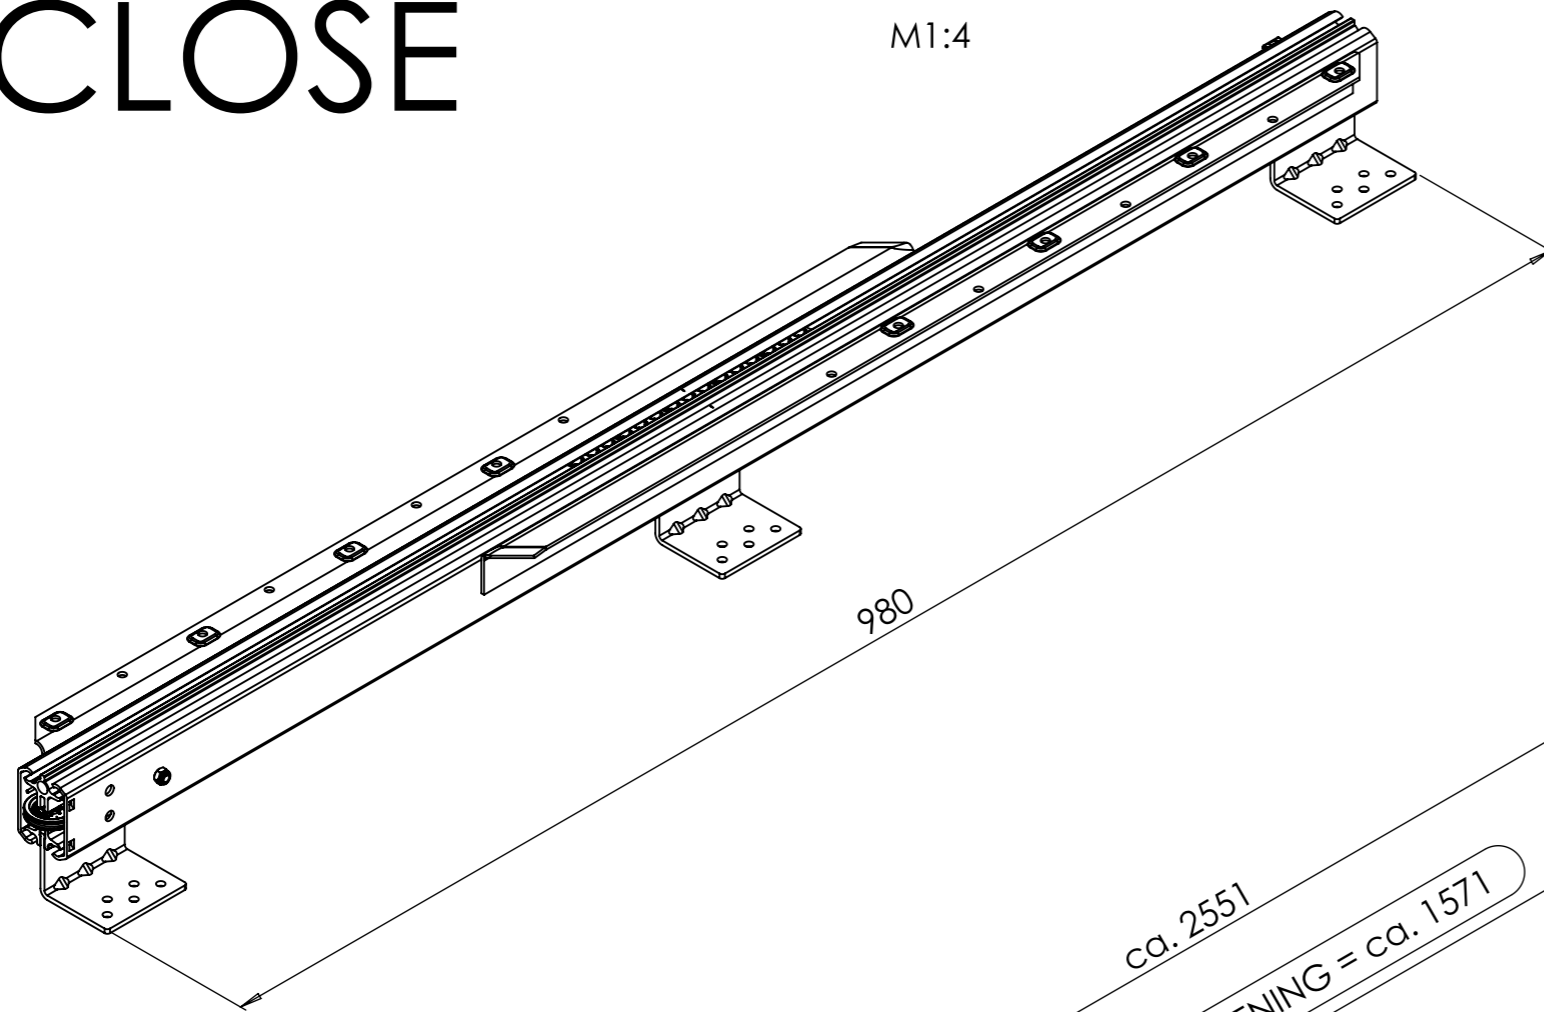

opening : ca. **1571** mm

CLOSE

M1:4

OPEN