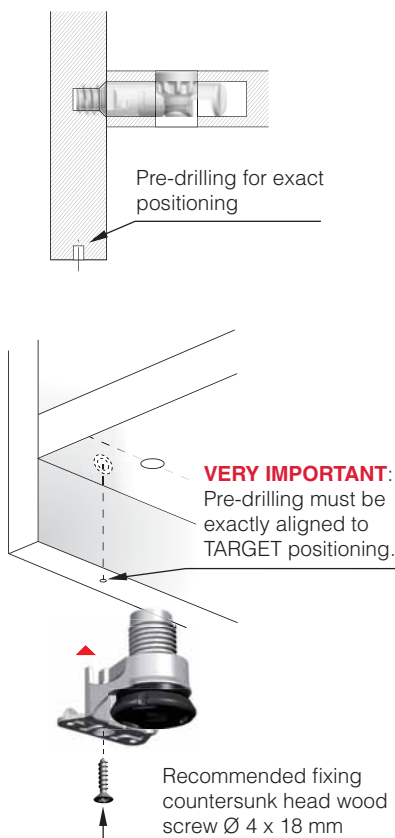

INTEGRATO G FOR TARGET J12

INTEGRATO ADJUSTABLE LEVELLERS FOR TARGET J12

175 Kg per piece

DRILLING PLAN DETAIL

INSTALLATION

ADJUSTMENT

INTEGRATO VERSIONS

COVER CAP INSERTING