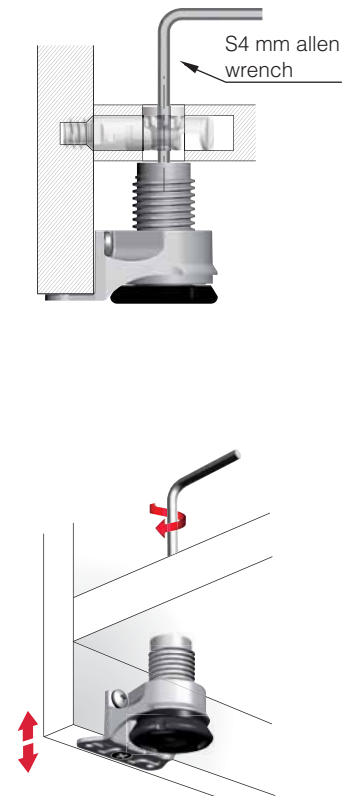

INTEGRATO G FOR TARGET J12

INTEGRATO ADJUSTABLE LEVELLERS FOR TARGET J12

175 Kg per piece

DRILLING PLAN DETAIL

INSTALLATION

ADJUSTMENT

INTEGRATO VERSIONS

COVER CAP INSERTING