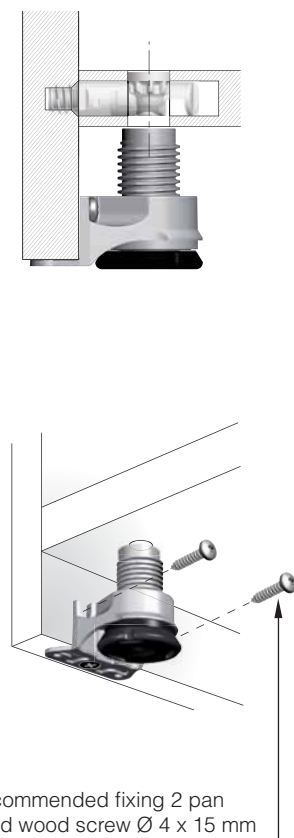

INTEGRATO G FOR TARGET J12

INTEGRATO ADJUSTABLE LEVELLERS FOR TARGET J12

175 Kg per piece

DRILLING PLAN DETAIL

INSTALLATION

ADJUSTMENT

INTEGRATO VERSIONS

COVER CAP INSERTING