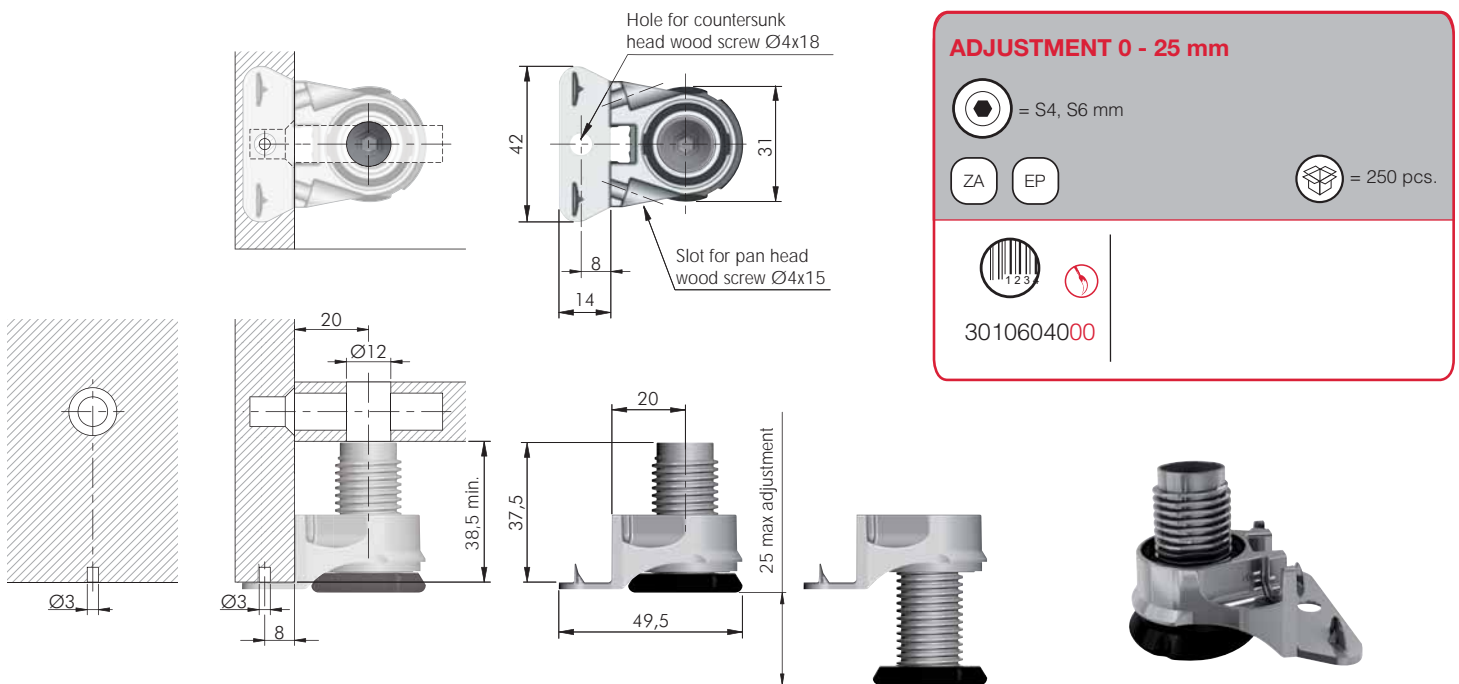

INTEGRATO G FOR TARGET J12

INTEGRATO ADJUSTABLE LEVELLERS FOR TARGET J12

175 Kg per piece

DRILLING PLAN DETAIL

INSTALLATION

ADJUSTMENT

INTEGRATO VERSIONS

COVER CAP INSERTING