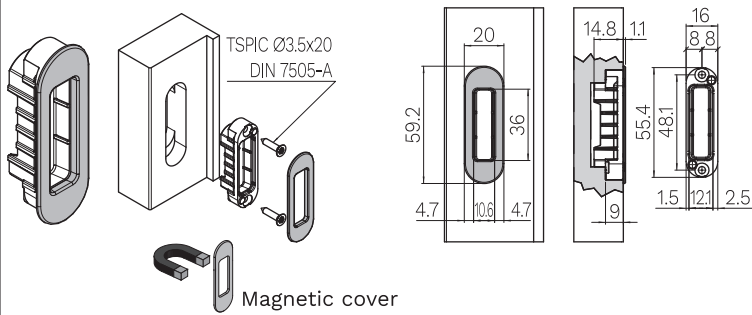

Premium Series Front plate with magnetic cover

Bathroom lock

Striking plate for wooden frame

Striking plate with magnetic cover

KM 6

Y (min. 4)
X (min. 13)

Jamb machining