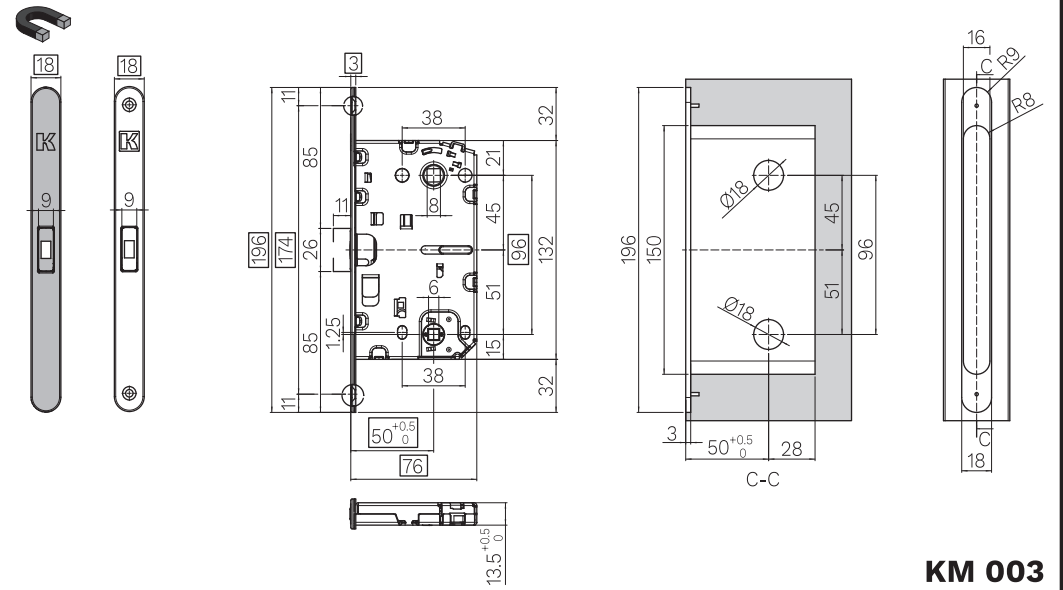

Premium Series Front plate with magnetic cover

Bathroom lock

Striking plate for wooden frame

Striking plate with magnetic cover

KM 6

Y (min. 4)
X (min. 13)

Jamb machining