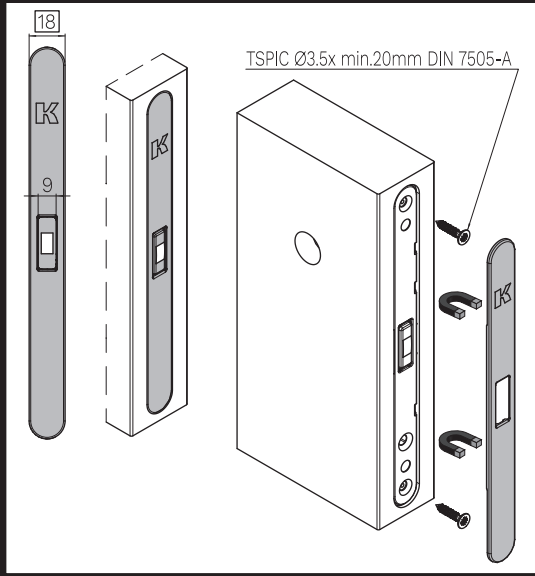

Premium Series Front plate with magnetic cover

Bathroom lock

Striking plate for wooden frame

Striking plate with magnetic cover

KM 6

Y (min. 4)
X (min. 13)

Jamb machining