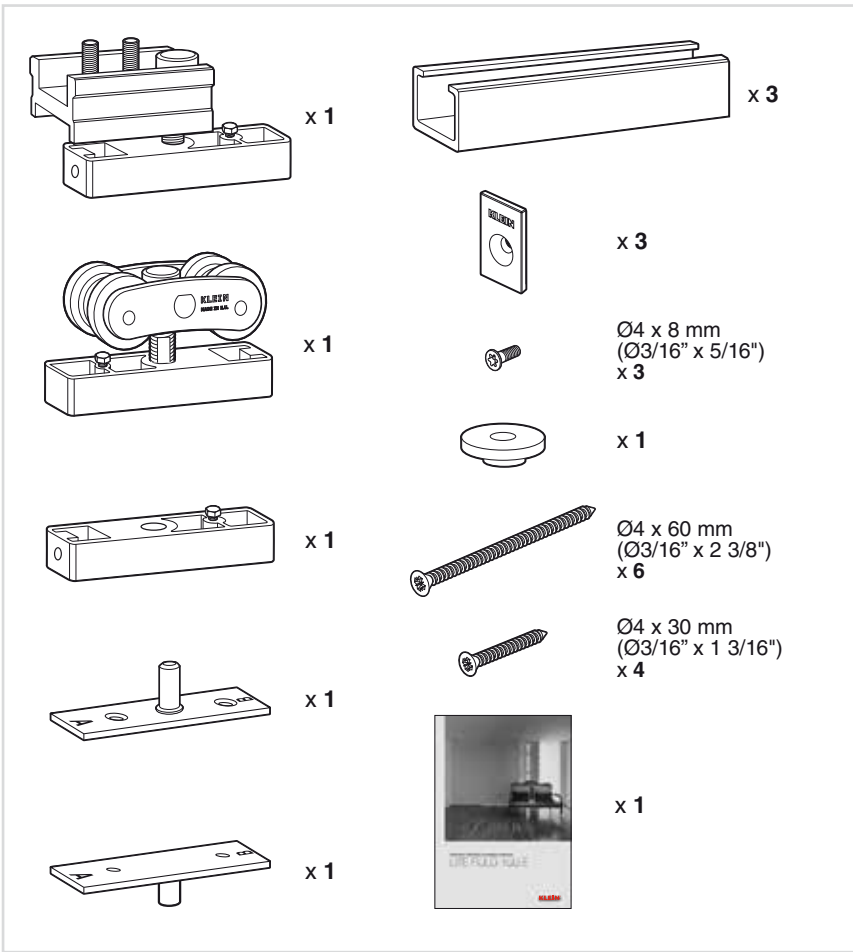

### JUEGOS DE ACCESORIOS LITE FOLD 100 ENRASADO SET OF ACCESSORIES LITE FOLD 100 OVERLAPPED

2 HOJAS  
2 LEAVES

JGO. ACC. **A**  
SET ACC. **A**

4 HOJAS  
4 LEAVES

JGO. ACC. **A+B**  
SET ACC. **A+B**

3 HOJAS  
3 LEAVES

JGO. ACC. **A**  
SET ACC. **A**

5 HOJAS  
5 LEAVES

JGO. ACC. **A+B**  
SET ACC. **A+B**