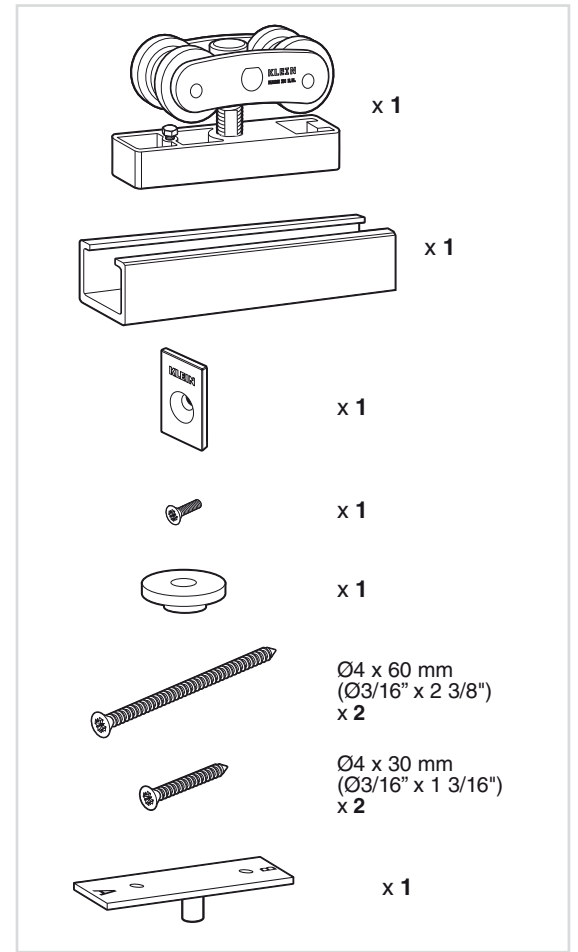

ACCESORIOS LITE FOLD 100 / ACCESSORIES LITE FOLD 100

OPTIONAL

$\varnothing 4 \times 30 \text{ mm}$
($\varnothing 3/16'' \times 1 \text{ 3/16}''$) x 2