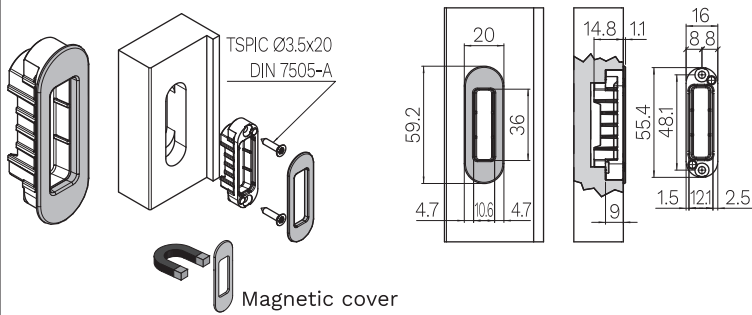

Premium Series Front plate with magnetic cover

Bathroom lock

Striking plate for wooden frame

Striking plate with magnetic cover

KM 6

Y (min. 4)
X (min. 13)

Jamb machining

Premium Series Front plate with magnetic cover

Cylinder lock

KM 002

Striking plate for wooden frame

Striking plate with magnetic cover

KM 6

Y (min. 4)
X (min. 13)

Jamb machining