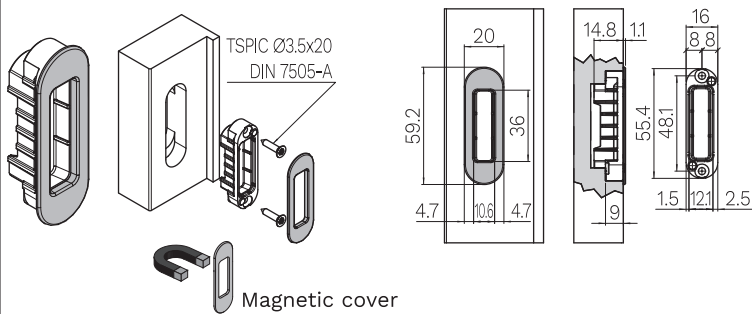

Premium Series Front plate with magnetic cover

Bathroom lock

Striking plate for wooden frame

Striking plate with magnetic cover

KM 6

Y (min. 4)
X (min. 13)

Jamb machining

Premium Series Front plate with magnetic cover

Cylinder lock

KM 002

Striking plate for wooden frame

Striking plate with magnetic cover

KM 6

Y (min. 4)
X (min. 13)

Jamb machining