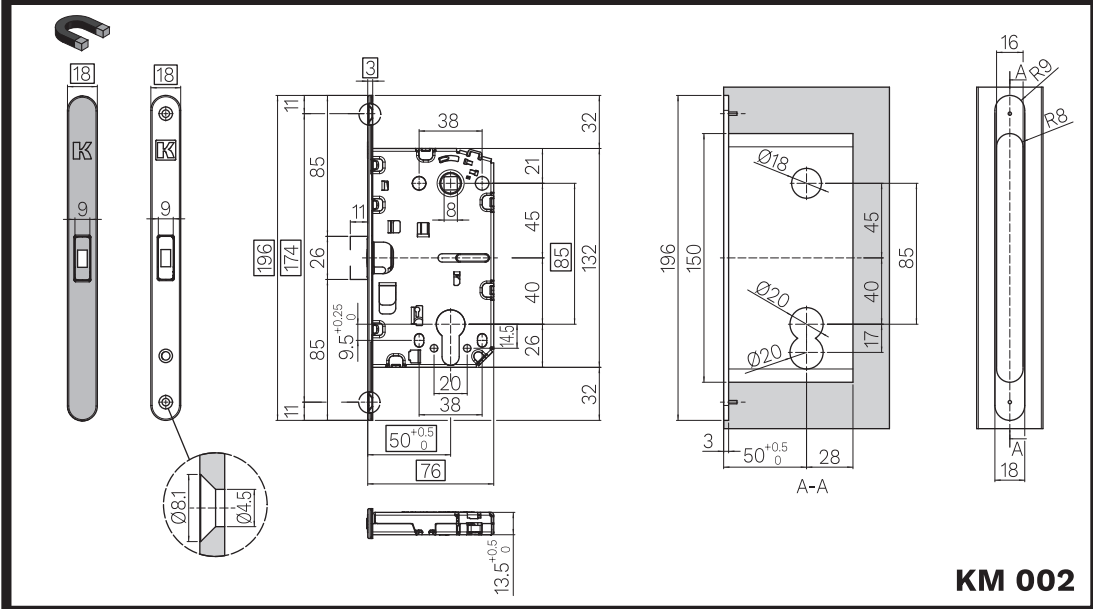

Premium Series Front plate with magnetic cover

Bathroom lock

Striking plate for wooden frame

Striking plate with magnetic cover

KM 6

Y (min. 4)
X (min. 13)

Jamb machining

Premium Series Front plate with magnetic cover

Cylinder lock

KM 002

Striking plate for wooden frame

Striking plate with magnetic cover

KM 6

Y (min. 4)
X (min. 13)

Jamb machining