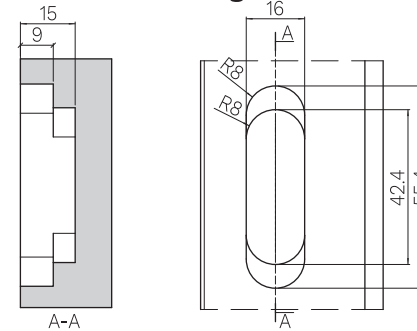

Premium Series Front plate with magnetic cover

Bathroom lock

Striking plate for wooden frame

Striking plate with magnetic cover

KM 6

Y (min. 4)
X (min. 13)

Jamb machining

Premium Series Front plate with magnetic cover

Cylinder lock

KM 002

Striking plate for wooden frame

Striking plate with magnetic cover

KM 6

Y (min. 4)
X (min. 13)

Jamb machining