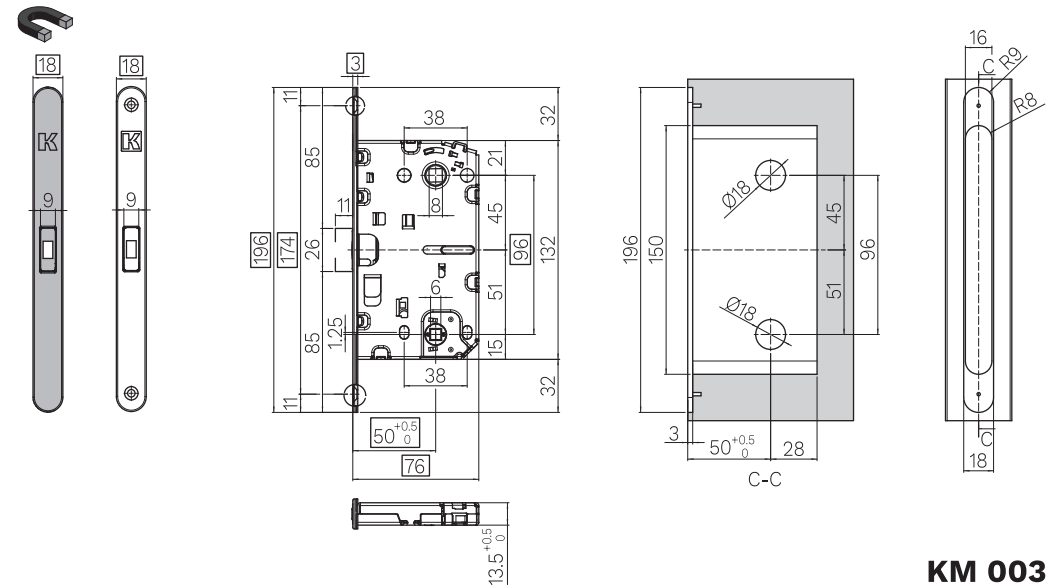

Premium Series Front plate with magnetic cover

Bathroom lock

Striking plate for wooden frame

Striking plate with magnetic cover

KM 6

Y (min. 4)
X (min. 13)

Jamb machining

Premium Series Front plate with magnetic cover

Cylinder lock

KM 002

Striking plate for wooden frame

Striking plate with magnetic cover

KM 6

Y (min. 4)
X (min. 13)

Jamb machining