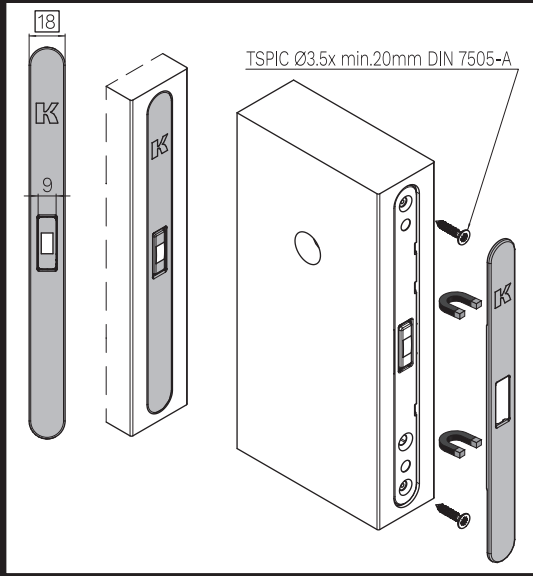

Premium Series Front plate with magnetic cover

Bathroom lock

Striking plate for wooden frame

Striking plate with magnetic cover

KM 6

Y (min. 4)
X (min. 13)

Jamb machining

Premium Series Front plate with magnetic cover

Cylinder lock

KM 002

Striking plate for wooden frame

Striking plate with magnetic cover

KM 6

Y (min. 4)
X (min. 13)

Jamb machining